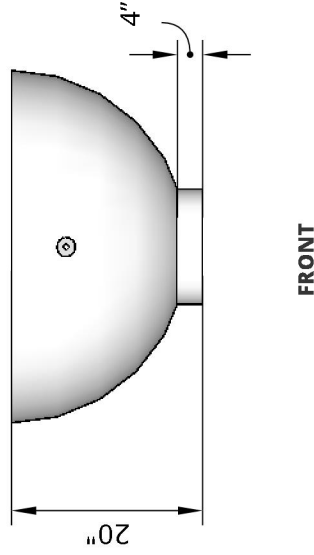

Sienna - 37" Fire Pit

Page Number	1 of 1
Author: Bryant Uribe	4/13/2018
Approved By: Gabriel Estrada	4/13/2018

Part Number	OPT-RF37, OPT-RF37EKIT
Material	GFRG (Glass Fiber Reinforced Concrete)
Finishes	Ash, Black, Gray, Vanilla, Brown, Chocolate, Limestone
Gas Type	Natural Gas (-NG) or Liquid Propane (-LP)
Weight	285 lbs.
BTUs	65,000
Suggested Fire Glass	25 lbs.
Access Door	N/A

ITEM NO.	REPLACEMENT PART NUMBER	QTY.
1	OPT-166T48	1
2	OPT-256	1

Proprietary & Confidential: The information contained in this drawing is the sole property of **The Outdoor Plus**. Any reproduction or as a whole without written permission of **The Outdoor Plus** is prohibited.

Replacement Part Numbers

FRONT

TOP

SIDE