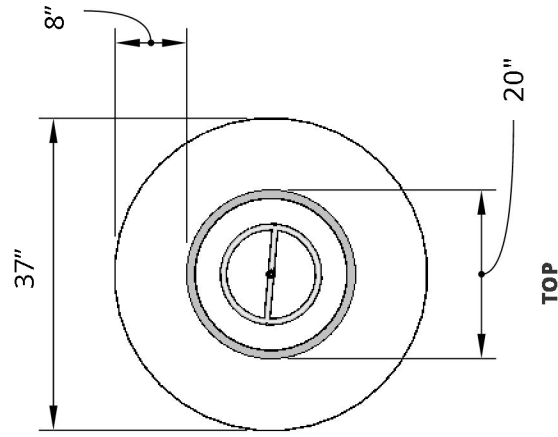

Sienna - 37" Fire Pit

Page Number	1 of 1
Author: Bryant Uribe	4/13/2018
Approved By: Gabriel Estrada	4/13/2018

Part Number	OPT-RF37, OPT-RF37EKIT
Material	GFRG (Glass Fiber Reinforced Concrete)
Finishes	Ash, Black, Gray, Vanilla, Brown, Chocolate, Limestone
Gas Type	Natural Gas (-NG) or Liquid Propane (-LP)
Weight	285 lbs.
BTUs	65,000
Suggested Fire Glass	25 lbs.
Access Door	N/A

ITEM NO.	REPLACEMENT PART NUMBER	QTY.
1	OPT-166T48	1
2	OPT-256	1

Proprietary & Confidential: The information contained in this drawing is the sole property of **The Outdoor Plus**. Any reproduction or as a whole without written permission of **The Outdoor Plus** is prohibited.

Replacement Part Numbers

FRONT

TOP

SIDE