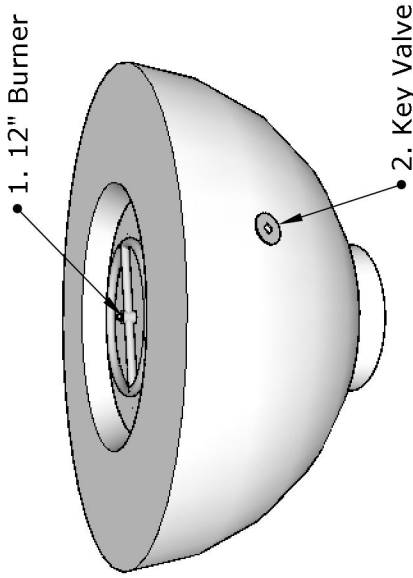

Sienna - 37" Fire Pit

Page Number	1 of 1
Author: Bryant Uribe	4/13/2018
Approved By: Gabriel Estrada	4/13/2018

Part Number	OPT-RF37, OPT-RF37EKIT
Material	GFRG (Glass Fiber Reinforced Concrete)
Finishes	Ash, Black, Gray, Vanilla, Brown, Chocolate, Limestone
Gas Type	Natural Gas (-NG) or Liquid Propane (-LP)
Weight	285 lbs.
BTUs	65,000
Suggested Fire Glass	25 lbs.
Access Door	N/A

ITEM NO.	REPLACEMENT PART NUMBER	QTY.
1	OPT-166T48	1
2	OPT-256	1

Proprietary & Confidential: The information contained in this drawing is the sole property of **The Outdoor Plus**. Any reproduction or as a whole without written permission of **The Outdoor Plus** is prohibited.

Replacement Part Numbers

FRONT

TOP

SIDE