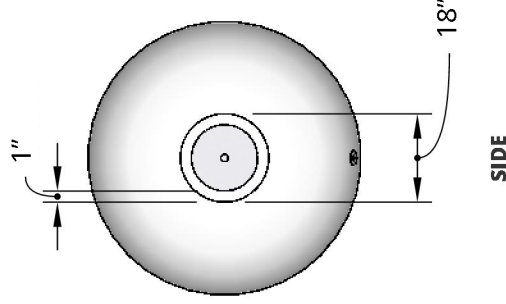

Sienna - 37" Fire Pit

Page Number	1 of 1
Author: Bryant Uribe	4/13/2018
Approved By: Gabriel Estrada	4/13/2018

Part Number	OPT-RF37, OPT-RF37EKIT
Material	GFRG (Glass Fiber Reinforced Concrete)
Finishes	Ash, Black, Gray, Vanilla, Brown, Chocolate, Limestone
Gas Type	Natural Gas (-NG) or Liquid Propane (-LP)
Weight	285 lbs.
BTUs	65,000
Suggested Fire Glass	25 lbs.
Access Door	N/A

ITEM NO.	REPLACEMENT PART NUMBER	QTY.
1	OPT-166T48	1
2	OPT-256	1

Proprietary & Confidential: The information contained in this drawing is the sole property of **The Outdoor Plus**. Any reproduction or as a whole without written permission of **The Outdoor Plus** is prohibited.

Replacement Part Numbers

FRONT

TOP

SIDE